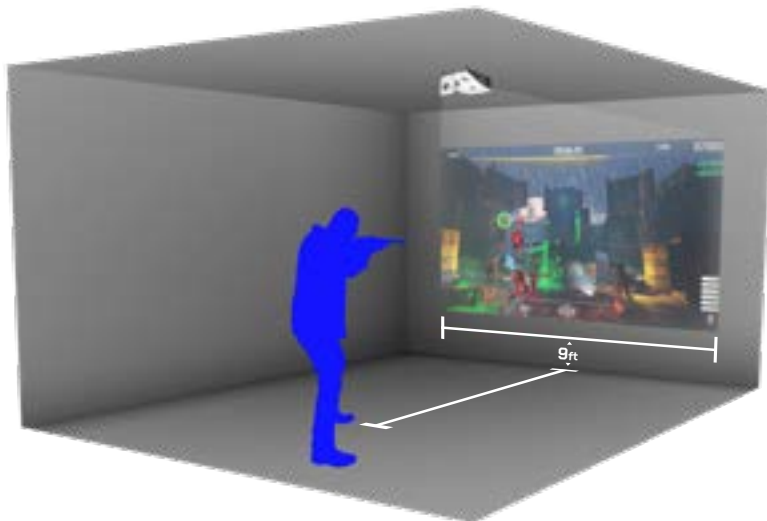

LENS OPTIONS

The lens of the laser-hit detection camera is available in two variants. The UST comes equipped with a fish-eye lens, while the ST generally comes equipped with a standard lens. Non-integrated cameras may come equipped with either, and our team of experts will always recommend the lens option that is optimal for your specific simulator setup.