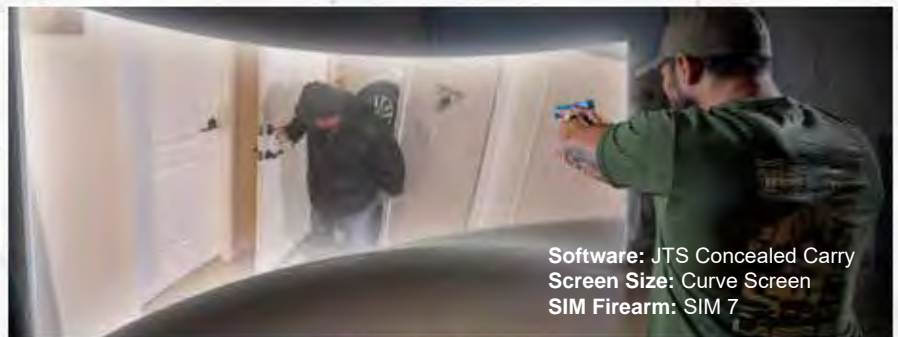

Used by police departments and law enforcement agencies across the globe, JTS is designed to challenge cognition through the use of real life interactive simulated scenarios. The scenarios were designed based on real life exposure to emergent threats in the law enforcement and military communities. As the student reacts to the scenarios presented to them, the instructor has the ability to manipulate the scenario based on the student's presentation of their organizations force continuum.

With over 1000 branching scenarios to choose from in the JTS library, from responding to a domestic disturbance or burglary to more complex branching scenarios such as active shooter and concealed carry scenarios, the instructor has the ability to challenge the student all while reinforcing the force continuum.