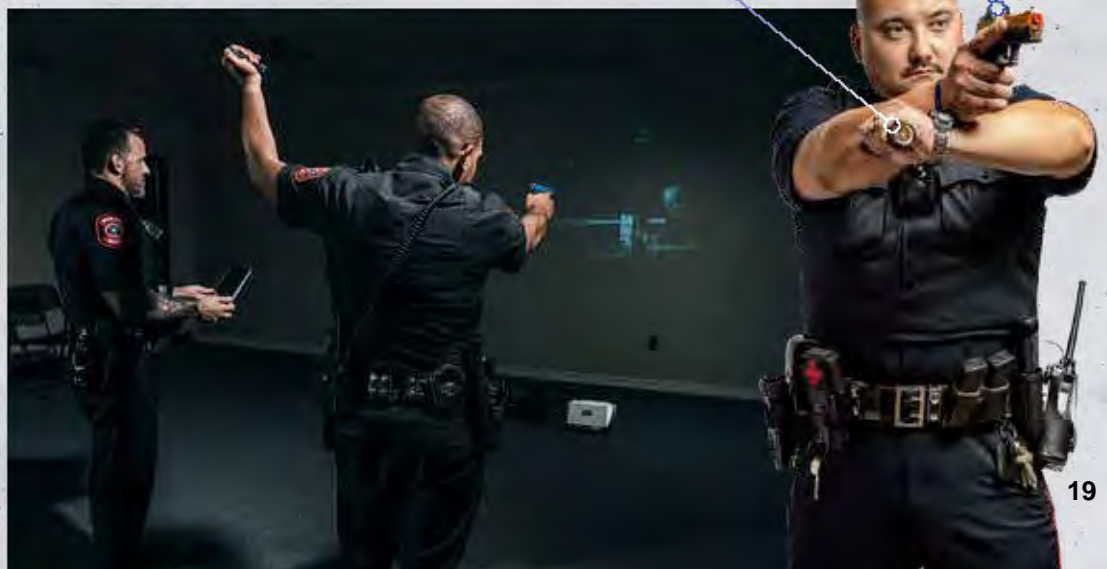

KEY FEATURES

- Curriculum
- Instructor Capabilities
- JTS Editor
- Content Creation
- Content Creation Training
- Custom Content Development

Simulator for Law Enforcement has two cameras: flash light and firearm